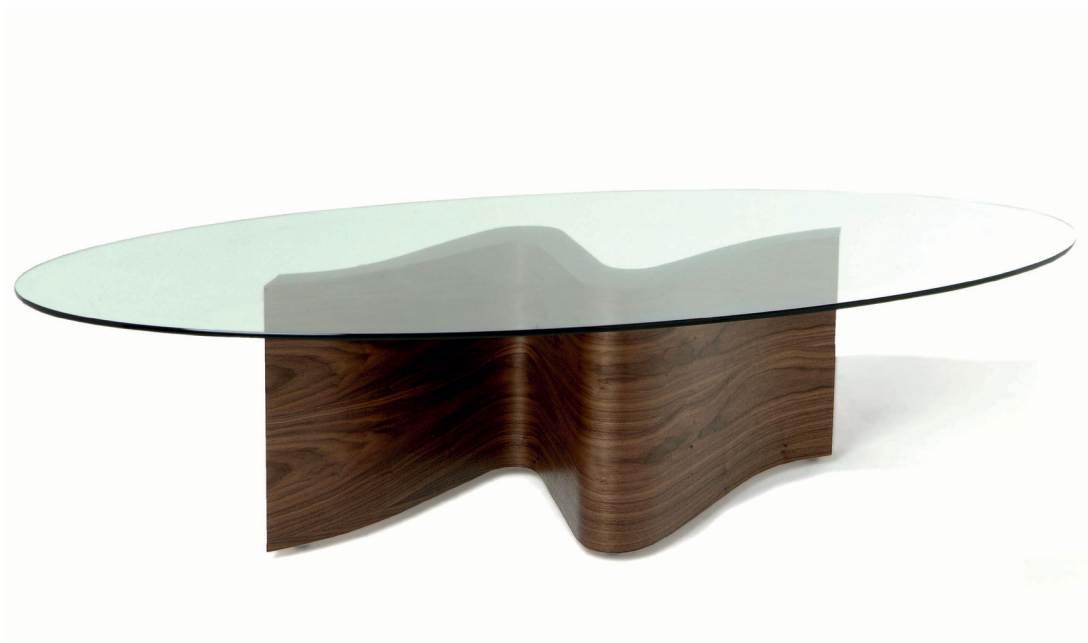

NO. 138-103

SERPENT COFFEE TABLE EXTRA LARGE

1800mm wide x 1000mm deep x 400mm high

70 7/8" wide x 39 3/8" deep x 15 3/4" high

S A B L E I S L A N D

UNIT 1, VERULAM INDUSTRIAL ESTATE, 224 LONDON ROAD, ST ALBANS, HERTS, ALI IJB, UK